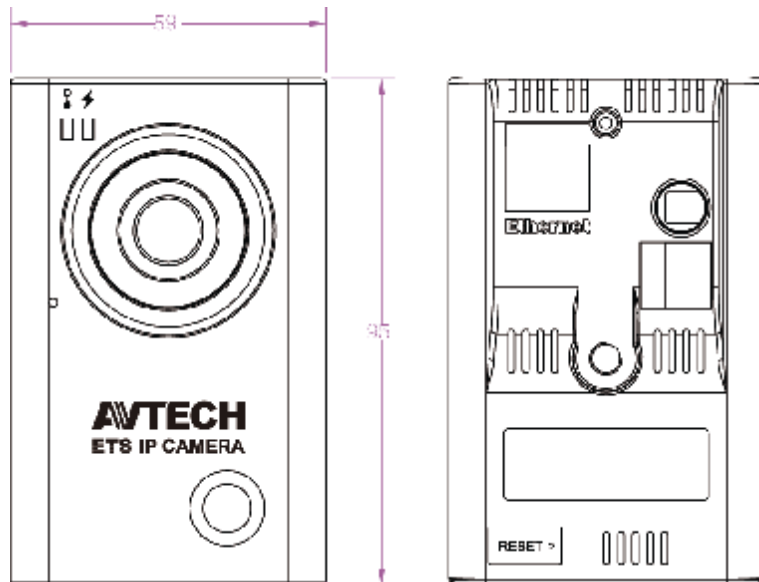

## 1.3 MP IP Camera

### DIMENSION (Tolerance: $\pm 5\text{mm}$ )